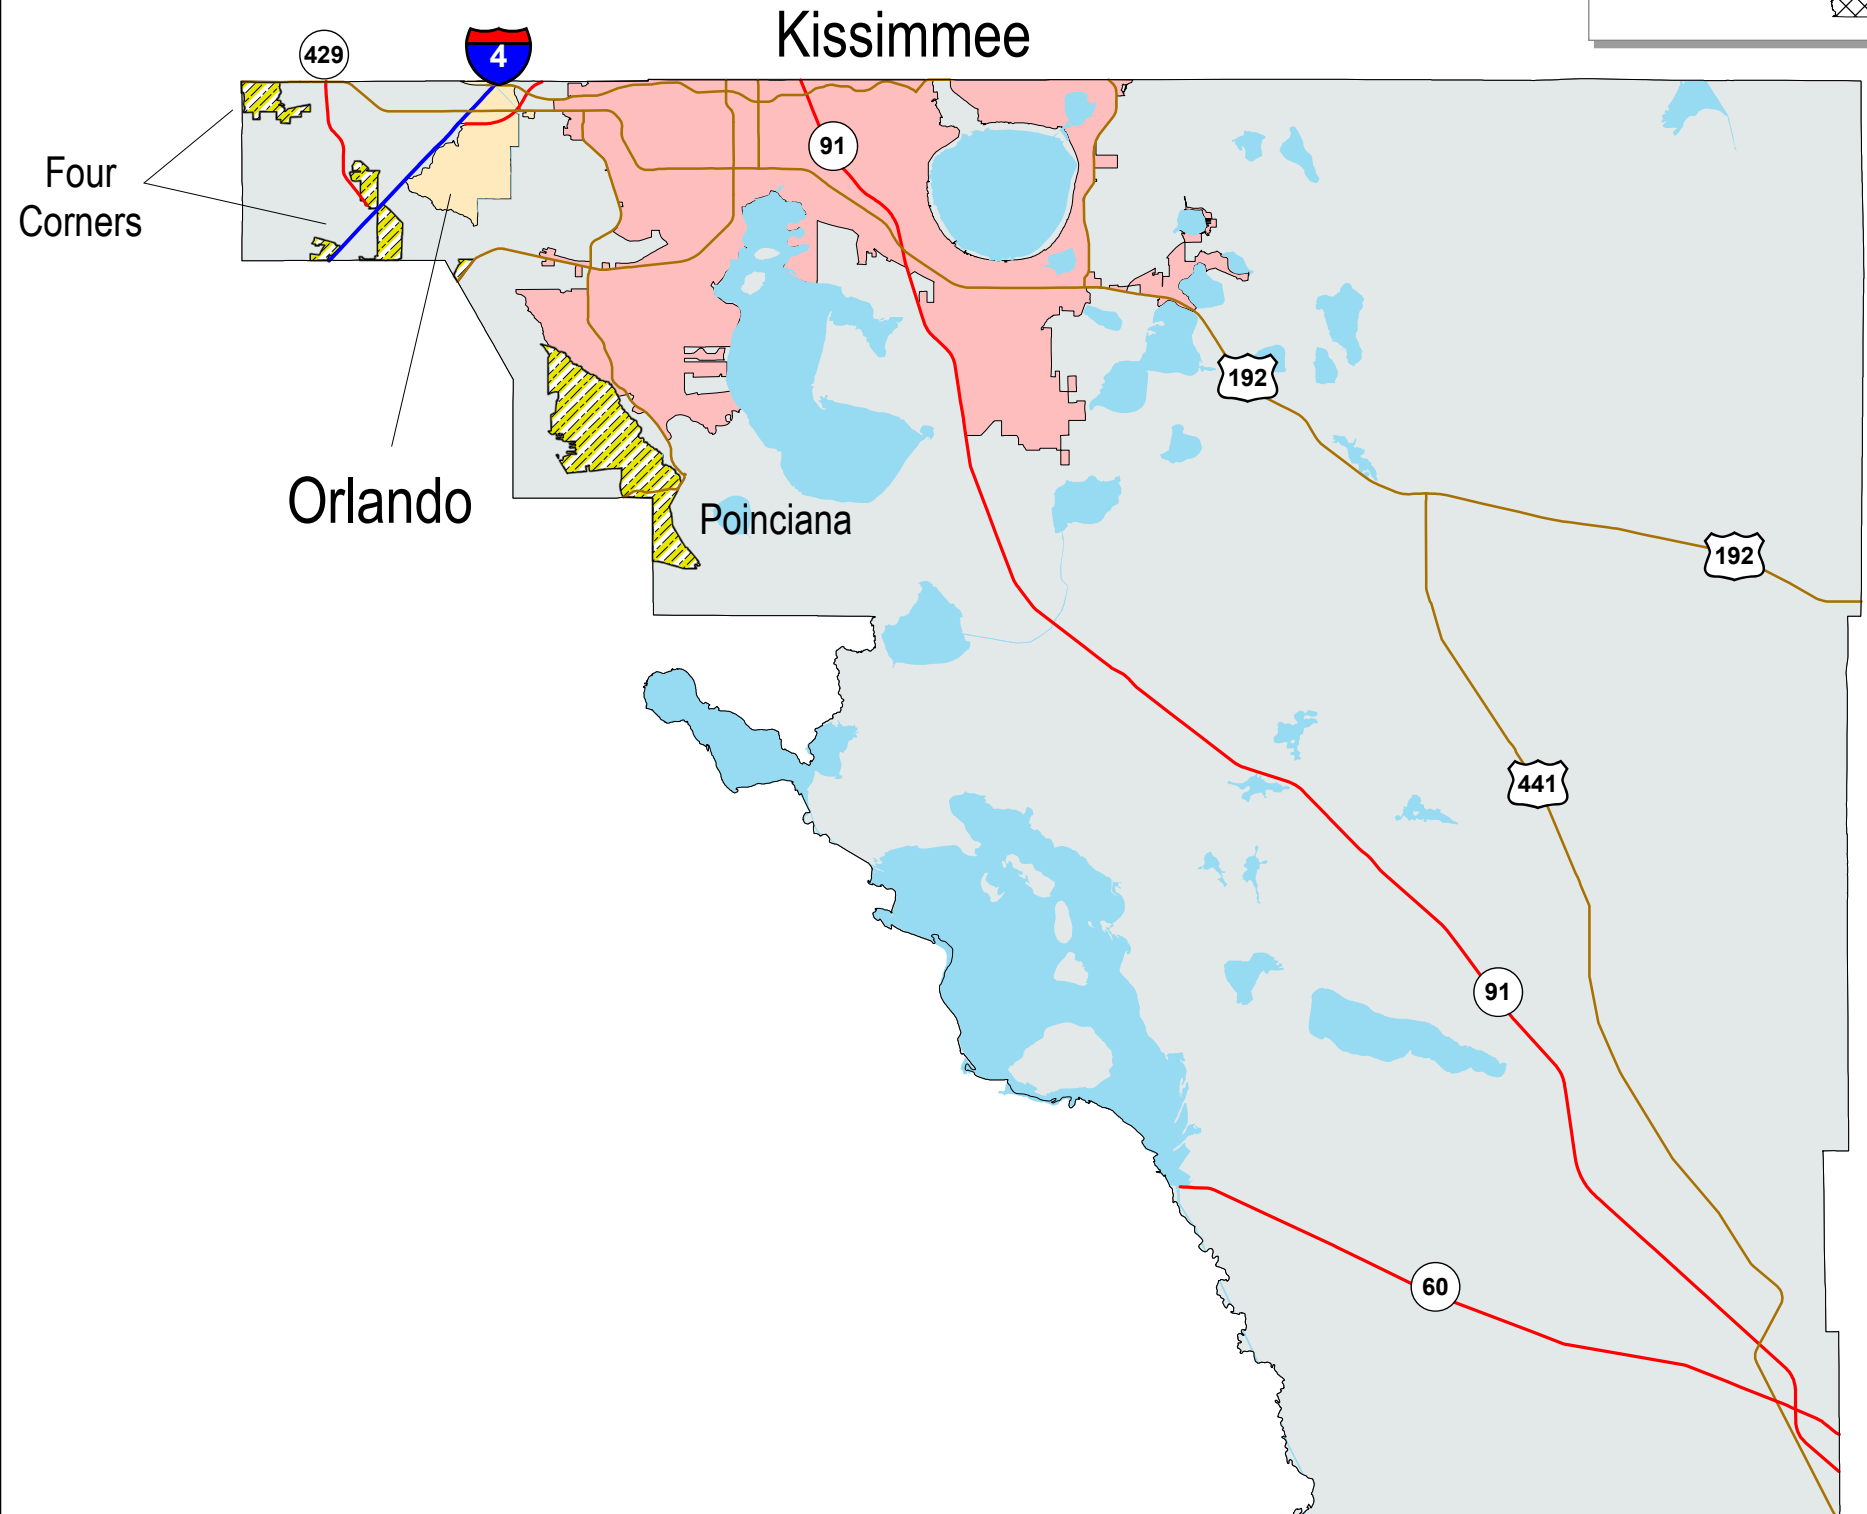

# District 5

## OSCEOLA COUNTY

U.S. Census Bureau

Urban Areas

2010 Population

Urban Area	2010 Population
<b>Four Corners</b>	<b>35,549</b>
Osceola County (Part)	3,156
<b>Kissimmee</b>	<b>314,071</b>
Osceola County (Part)	208,371
<b>Orlando</b>	<b>1,510,516</b>
Osceola County (Part)	7,877
<b>Poinciana</b>	<b>41,922</b>
Osceola County (Part)	28,267

**LEGEND**

**National Highway System**

- Interstate
- STRAHNET Route
- STRAHNET Connector
- Unbuilt
- Other Principal Arterials
- Intermodal Connector
- MAP-21 Principal Arterials

**Solid Fill Color**

- Urbanized Areas
- Clusters
- Water