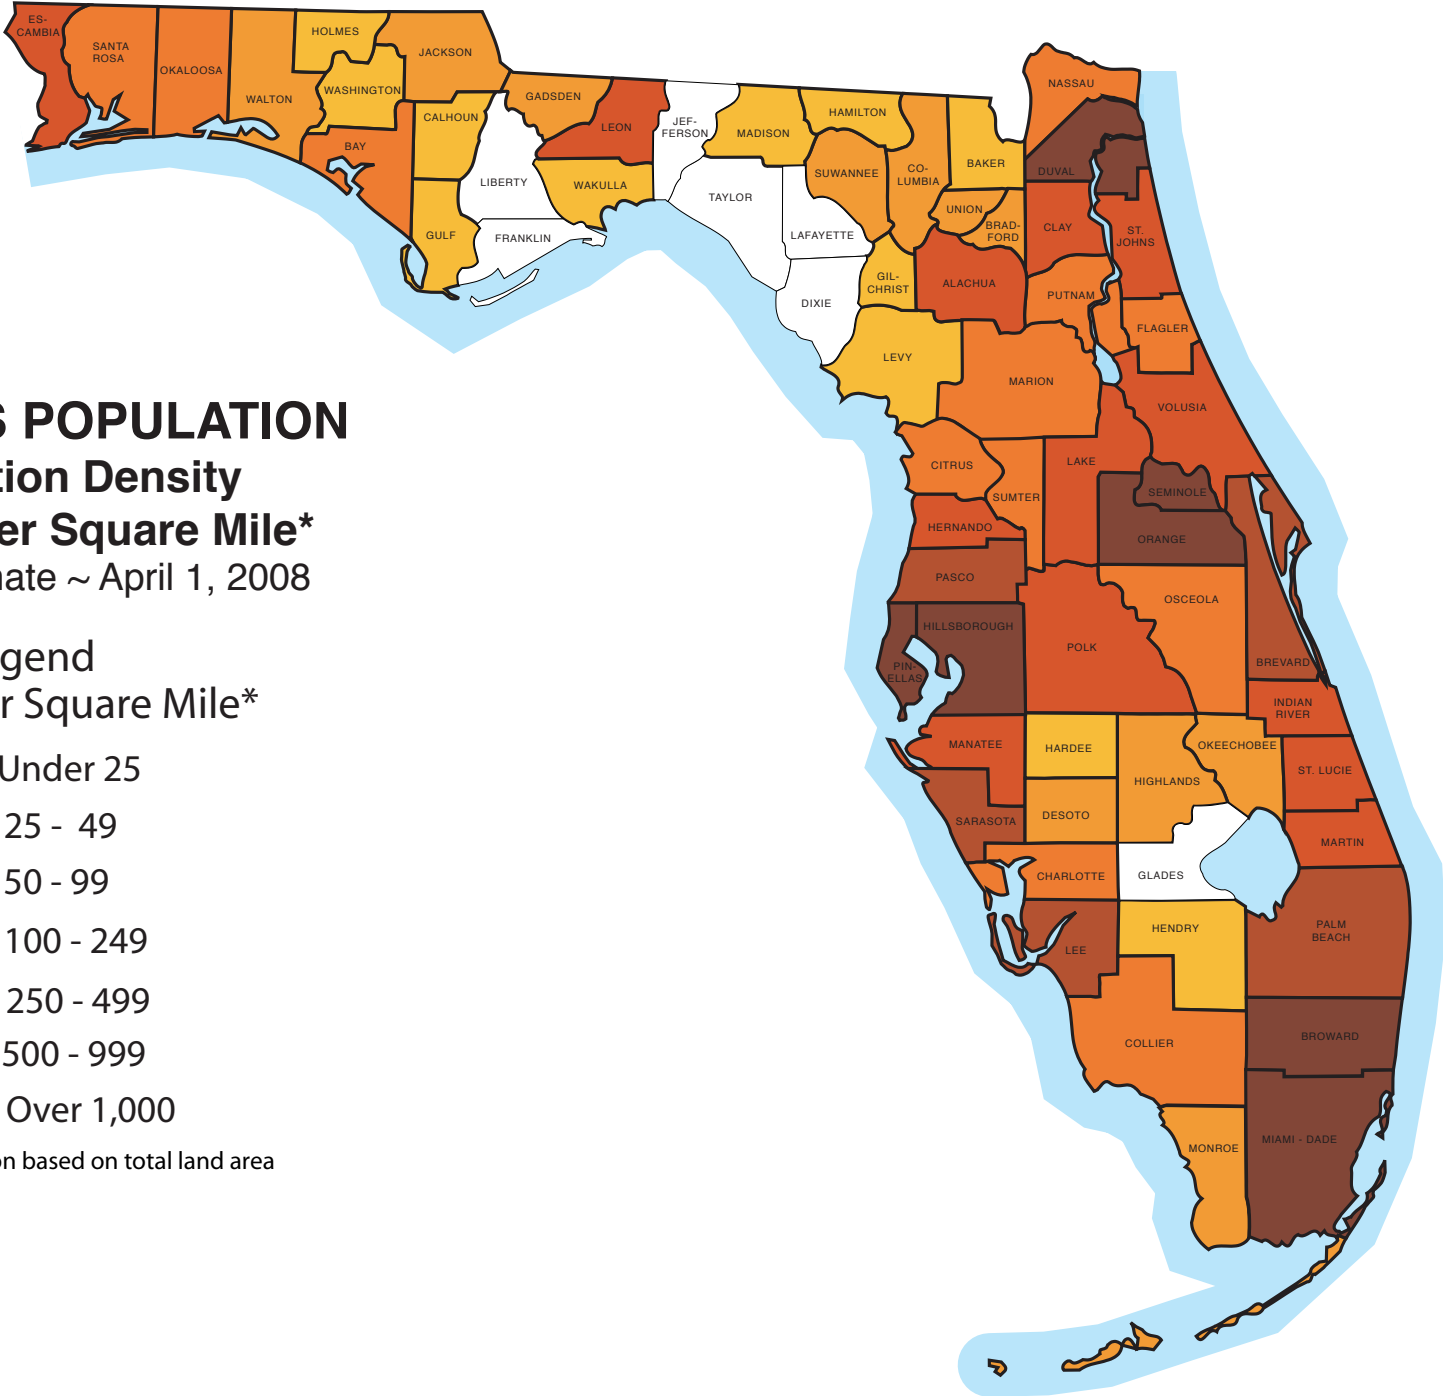

FLORIDA DEPARTMENT OF TRANSPORTATION

FLORIDA'S POPULATION

Population Density

Persons per Square Mile*

Current Estimate ~ April 1, 2008

Legend

Persons per Square Mile*

- Under 25
- 25 - 49
- 50 - 99
- 100 - 249
- 250 - 499
- 500 - 999
- Over 1,000

*Calculation based on total land area