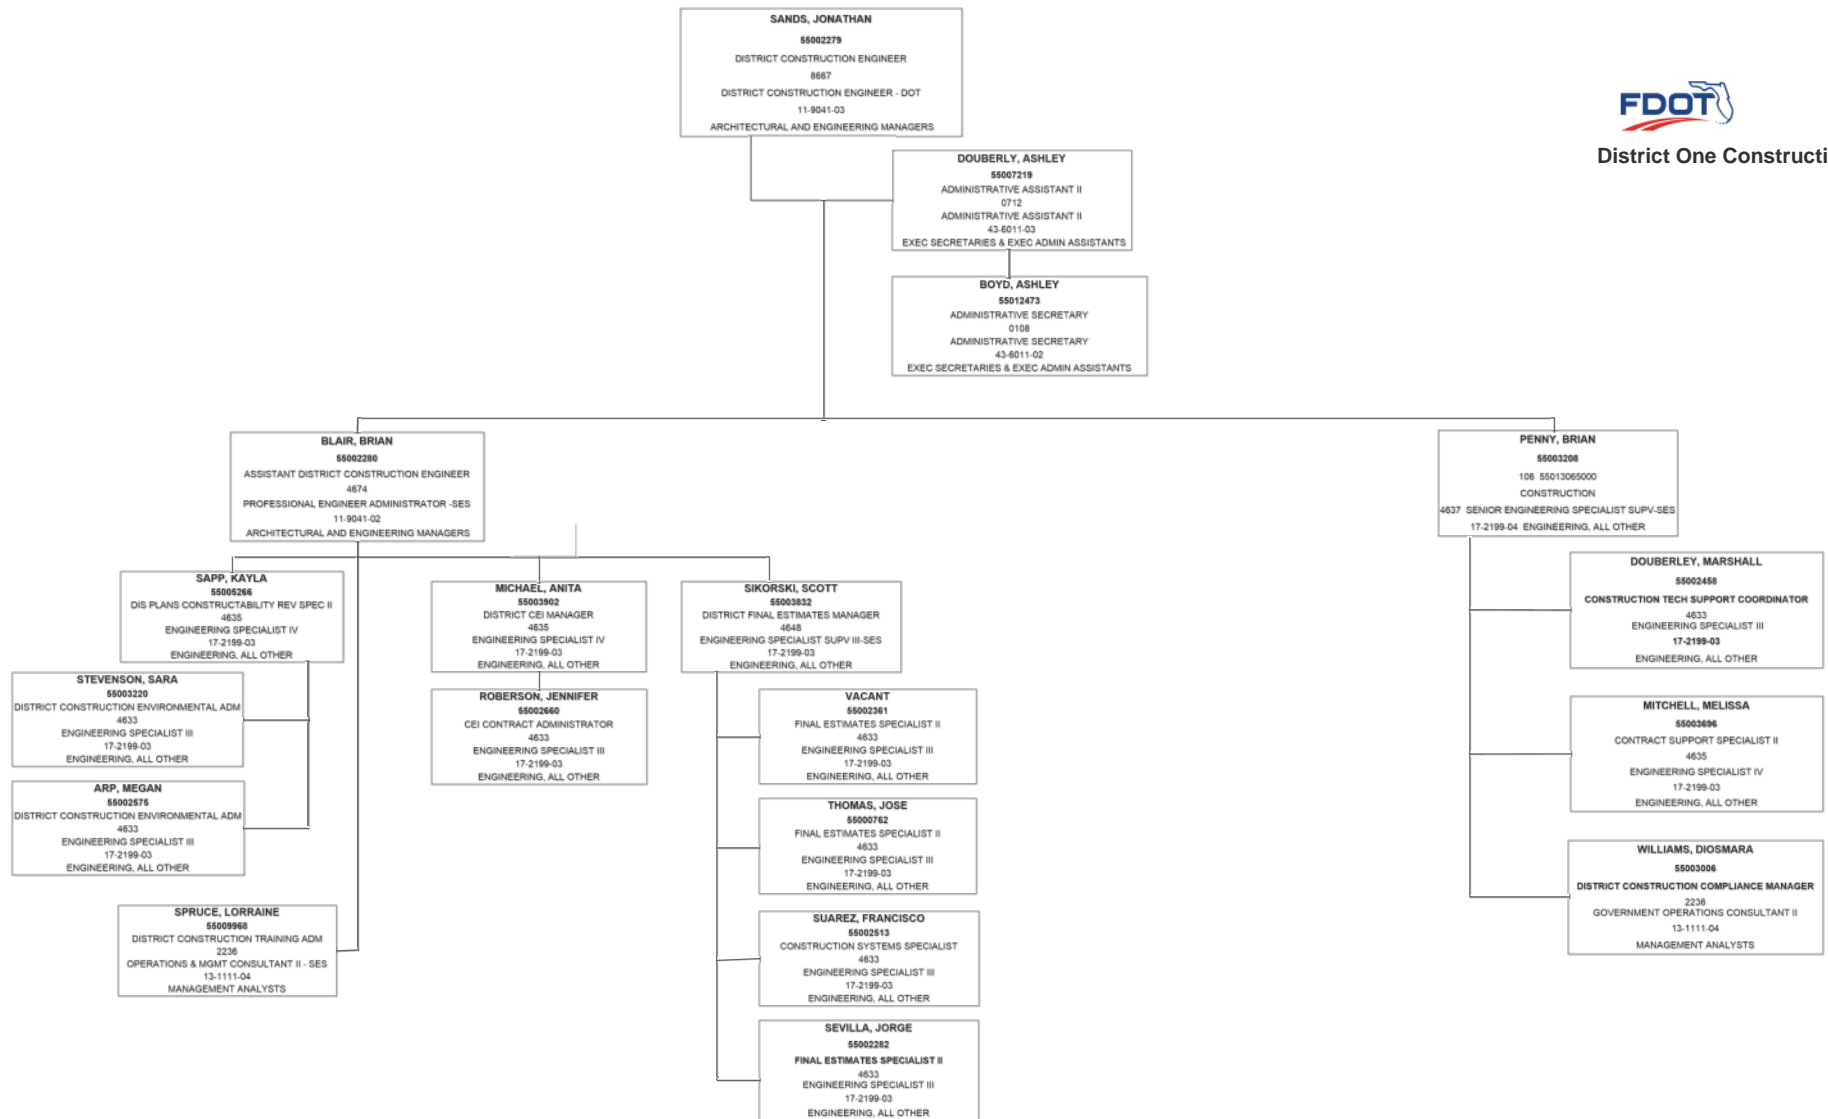

District One Construction

Created by: Ashley Douberly