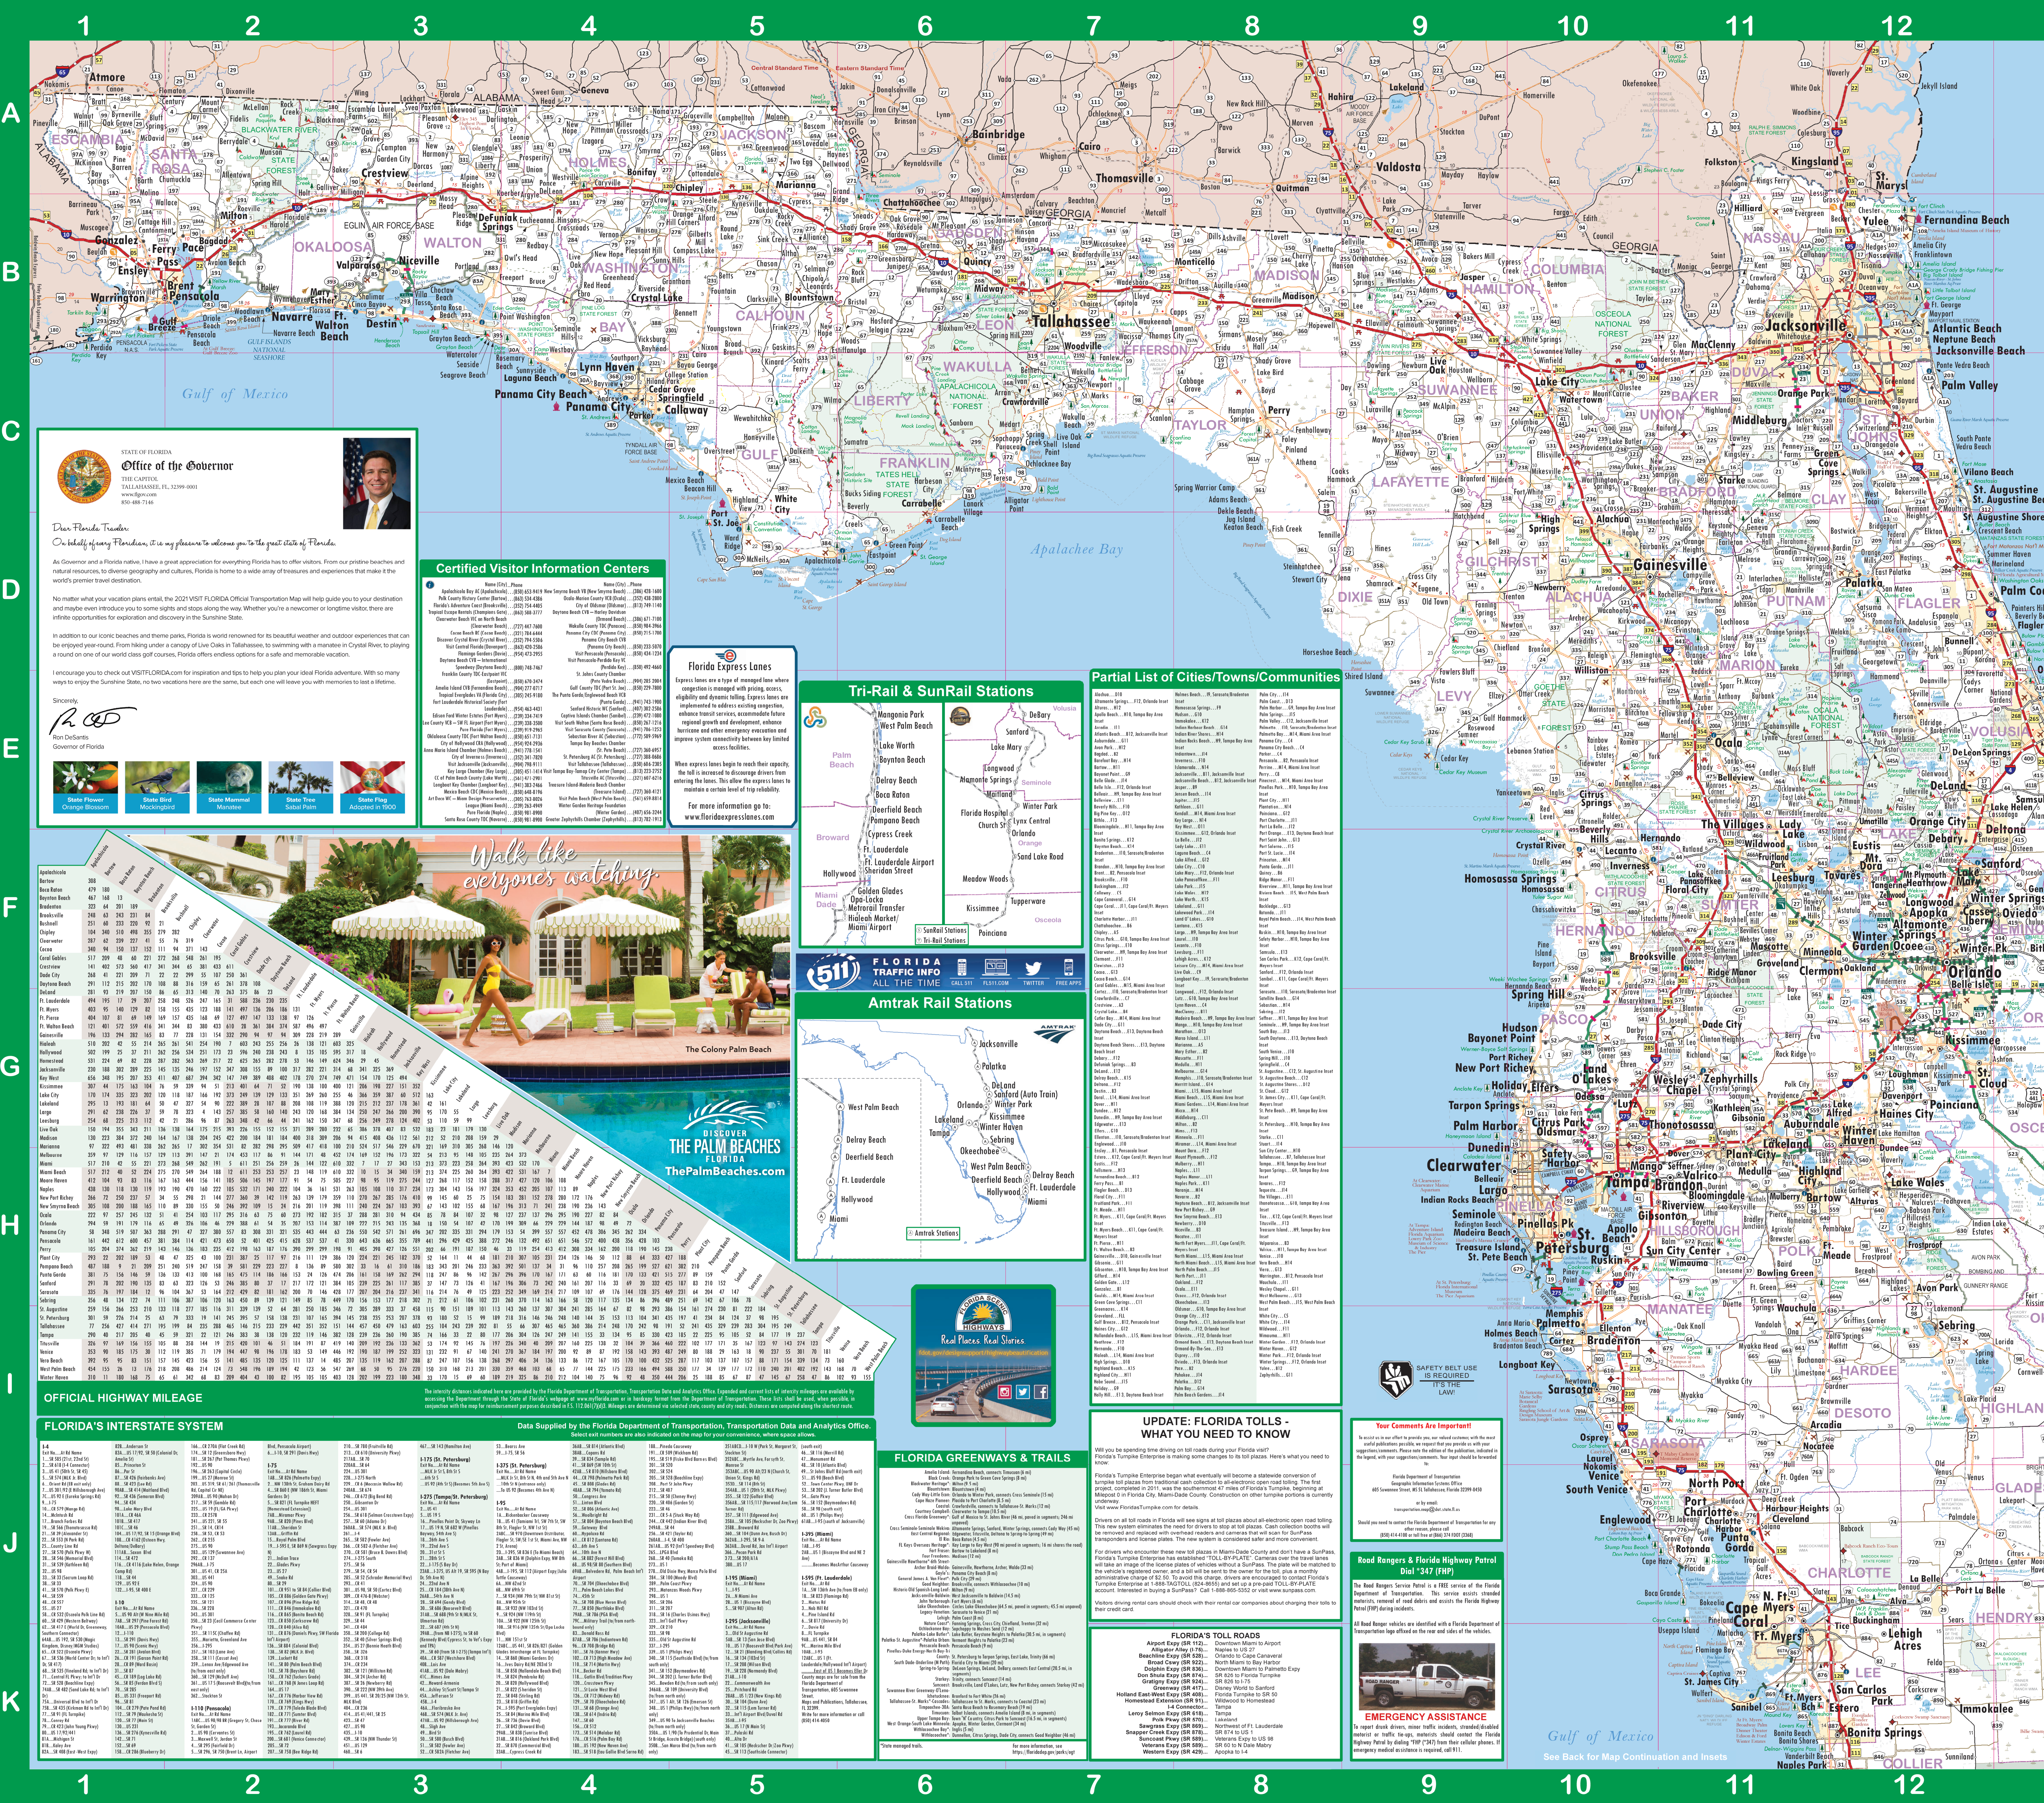

Pop. (2010 est.) 18, 901, 310 Area 68, 823 sq. mi.

Legend and scale information including road types, water features, and distance scales in miles and kilometers.

STATE OF FLORIDA Office of the Governor TALLAHASSEE, FL 32399-0001

Dear Florida Traveler: It is my pleasure to welcome you to the great state of Florida.

No matter what your vacation plans entail, the 2021 VISIT FLORIDA Official Transportation Map will guide you to your destination...

Discover The Palm Beaches Florida advertisement featuring a woman walking on a beach.

Table titled 'FLORIDA'S INTERSTATE SYSTEM' listing interstate routes and their endpoints.

Florida Express Lines logo and information about express bus services.

Table titled 'Partial List of Cities/Towns/Communities' listing various Florida locations.

Amtrak Florida Traffic Info logo and information about Amtrak services.

Table titled 'FLORIDA GREENWAYS & TRAILS' listing various recreational trails.