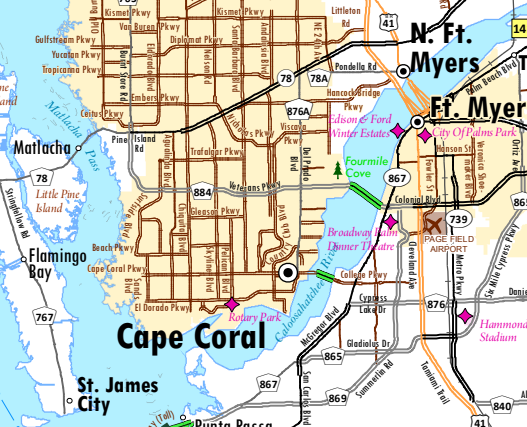

Cape Coral/Ft. Myers (I11)