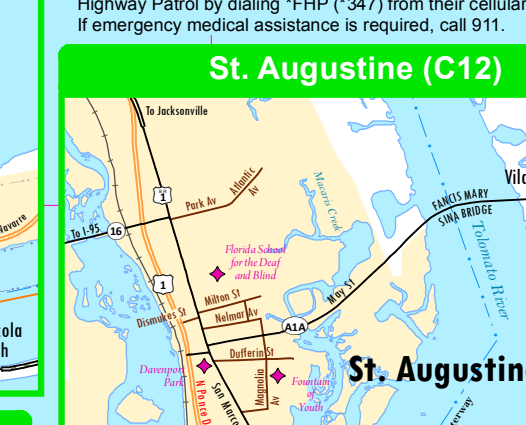

St. Augustine (C12)