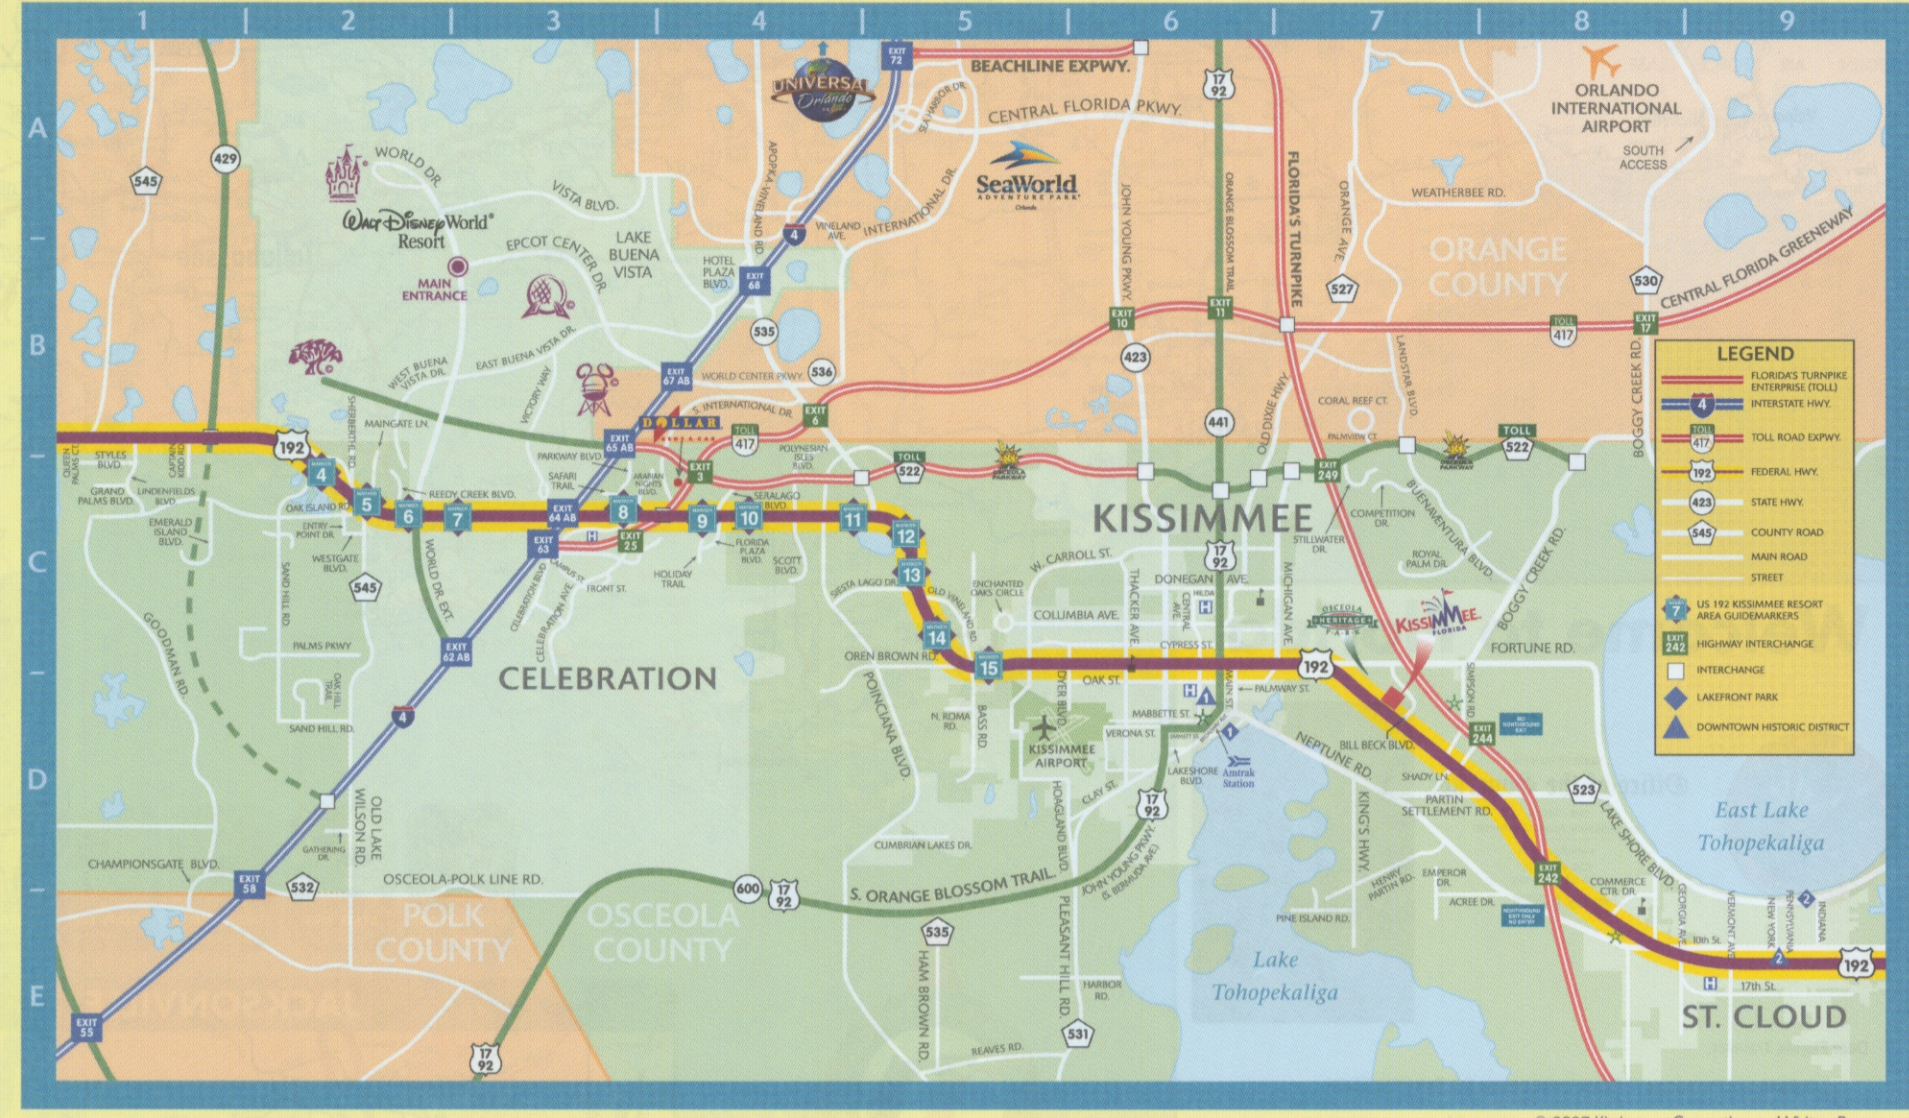

Hollywood, Florida... Award-Winning Beaches... Oceanfront Boardwalk... Historic Downtown... ArtsPark at Young Circle... Superior Small Lodgings

NORTHWEST... Live Oak FL... Every April... Camp Florida... THE OFFICIAL FLORIDA CAMPING DIRECTORY

NORTH CENTRAL... Camp Florida... Sparkling Springs, Pristine Rivers, Enchanting Gulf... www.PureWaterWilderness.com

CENTRAL... DISNEY AREA VACATION HOME RENTALS... Orlando Sanford International Airport... Orlando Sanford Airport

Catch a good night's sleep and earn rewards in Florida... More Rewards, More Points, More Value... Best Western Hotels of Florida

Best Western Locations in Florida... Table listing various hotel locations and their phone numbers.

Keep on the Sunny Side in Florida... Days Inn... The Best Value Under the Sun.

NORTH CENTRAL... GAINESVILLE... every path starts with passion

NORTHEAST... FLAMINGO LAKE RV RESORT... BEST PARKS... The Couch House

CENTRAL EAST... EXPLORE THE HIGHLANDS OF CENTRAL FLORIDA... WARBIRO FLIGHTS & MUSEUM

SOUTHEAST... Everglades Adventures... Dolphin Research Center... Florida Keys & Key West

Hooters... Families Welcome!... OPEN LATE FEATURING Sports Packages, Plenty of TVs, Collectible Merchandise...

FLORIDA ESSENTIALS... Florida Lotto... PLAYFLORIDA.COM

NORTHWEST... GAINESVILLE... "Where Nature and Culture Meet"

CENTRAL WEST... Leepa-Rattner Museum of Art... Vacation Rentals

CENTRAL EAST... Florida Keys & Key West... Everglades Adventures

Florida Keys & Key West... Everglades Adventures... Oceanside Inn

PLAYFLORIDA.COM... REGIONAL INDEX LISTINGS... Florida Lotto

PLAYFLORIDA.COM... REGIONAL INDEX LISTINGS... Florida Lotto

Anchor Trust Properties, Inc. VACATION ON FLORIDA'S NATURE COAST... Tallahassee Museum

Florida Coast Cottages.com... from CAMPIRE TALES to BREEZY BIKE TRAILS... PASO

Florida's Space Coast... Florida Keys & Key West... Oceanside Inn

Florida Keys & Key West... Oceanside Inn... Florida's Eight Vacation Regions

PLAYFLORIDA.COM... REGIONAL INDEX LISTINGS... Florida Lotto

PLAYFLORIDA.COM... REGIONAL INDEX LISTINGS... Florida Lotto

FLORIDA PARK SERVICE... Table listing various parks and their details.

FLORIDA LOTTERY... Table listing lottery results and prizes.

U.S. PARK AND FOREST SERVICE... Table listing national parks and forests.

THEFLORIDAMAP.COM... Florida's Eight Vacation Regions... Florida Lottery

Florida Lottery... Take A Walk On The Wild Side... Official Highway Mileage

Official Highway Mileage... Table showing distances between various Florida locations.

Official Highway Mileage... Your Florida Map shows you how to get there... Florida Monthly Magazine