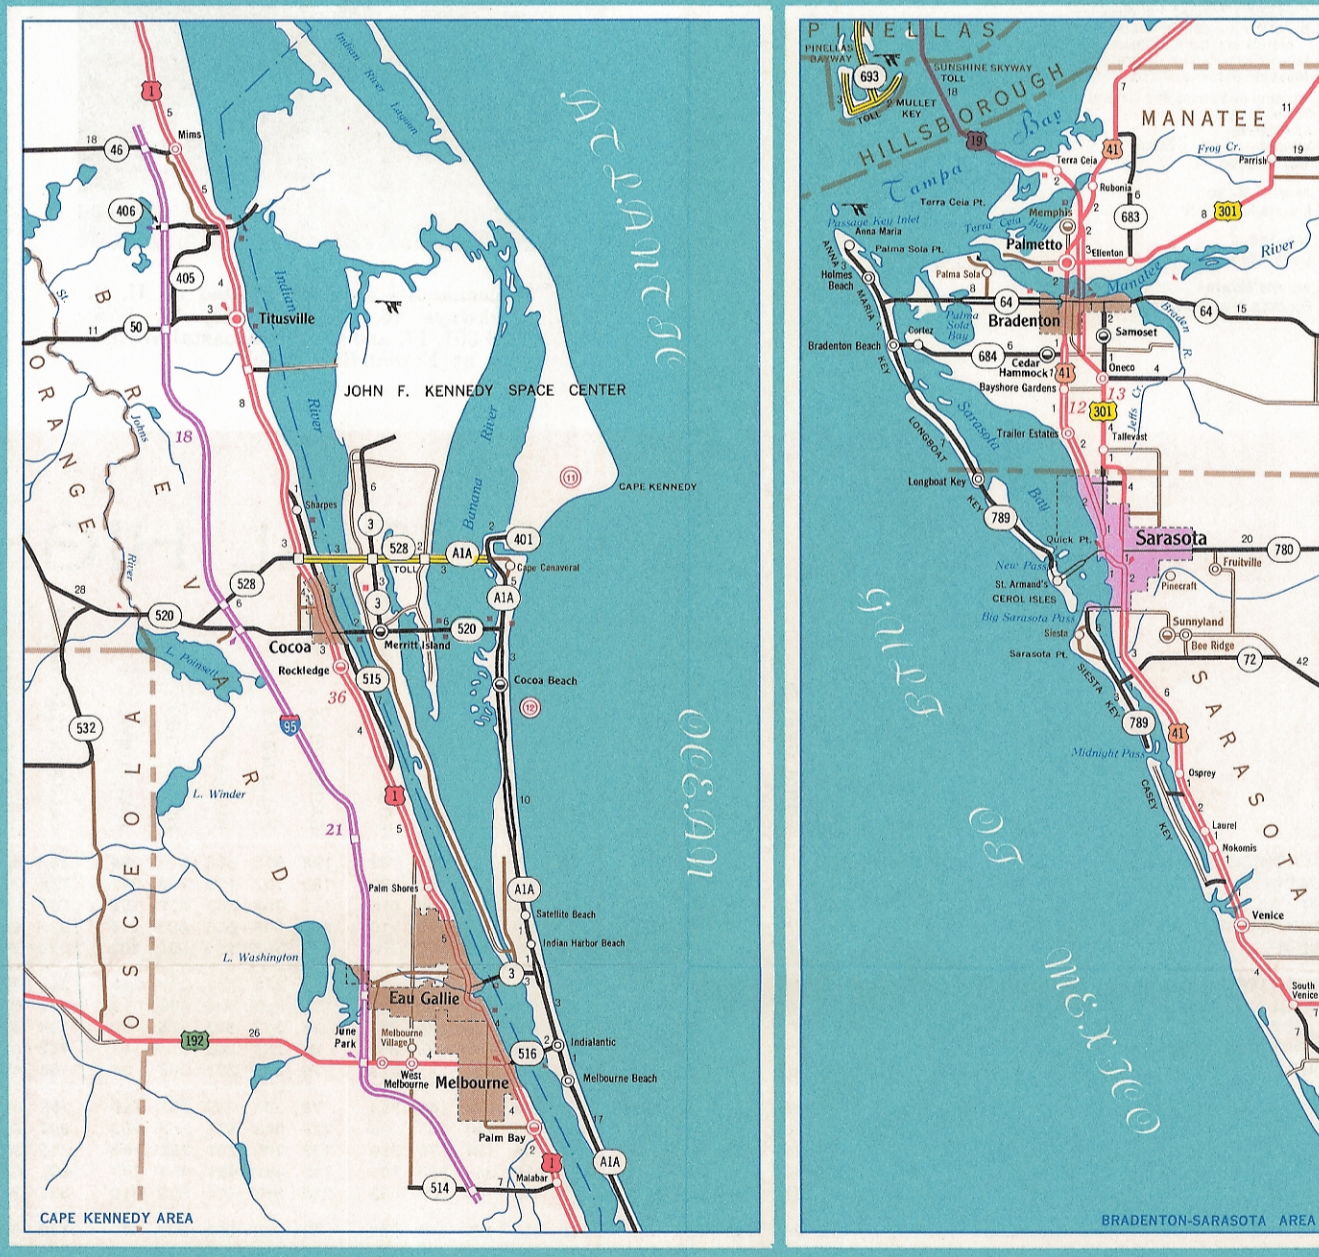

- MILITARY AND SPACE INSTALLATIONS**
- Pensacola Naval Air Station
 - Eglin Air Force Base
 - Tropic Air Force Base
 - U.S. Naval Air Station, Cecil Field
 - Jacksonville Naval Air Station
 - U.S. Naval Air Station, Mayport
 - MacDill Air Force Base
 - Orlando Air Force Base
 - McCoy Air Force Base
 - U.S. Naval Air Station, Ramey Field
 - John F. Kennedy Space Center
 - Patrick Air Force Base
 - Miami International A.P. (Air Force)
 - Homestead Air Force Base
 - U.S. Naval Base

Fine, modern highways make every corner of the Sunshine State easily accessible... four-laned super highways connect key cities...

A unique honeymoon on the blue waters off Destin, in the heart of Florida's Strip...

Florida State Forests table listing forests like Blackwater River, Pine Log, and White Ochlocknee.

OFFICIAL FLORIDA WELCOME STATIONS advertisement with a map of Florida showing station locations and a list of station names.

Welcome Stations are located on U.S. Highways 90, 331, 231, 27, 19, I-75, and I-95...

Florida State Road Department Vacation Map advertisement featuring a large map of Florida and various travel services.