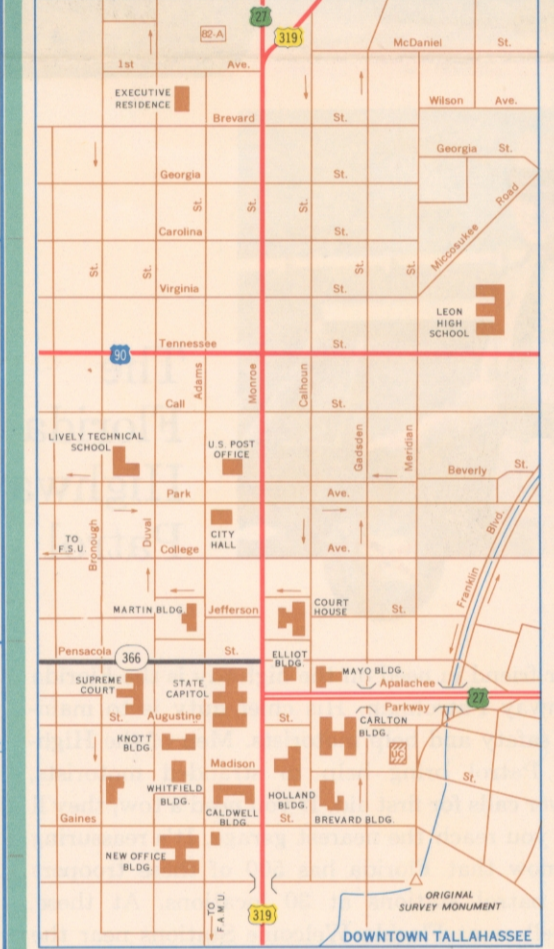

Legend for road types, symbols for military and space installations, and a population density scale.

TURNPIKE FOLLOW THIS SIGN FOR A FAST-SAFE TRIP SUNSHINE STATE PKWY

- MILITARY AND SPACE INSTALLATIONS: Pensacola Naval Air Station, Eglin Air Force Base, Tyndall Air Force Base, etc.

STATEWIDE AMATEUR RADIO MOBILE CALLING AND EMERGENCY FREQUENCY 14.300 KC

INDEX TO COUNTIES, CITIES AND TOWNS WITH POST OFFICES. A detailed grid listing locations across Florida.

TRAFFIC SIGNS AND REGULATIONS. Includes symbols for STOP, SPEED LIMIT, SCHOOL CROSSING, and YIELD.