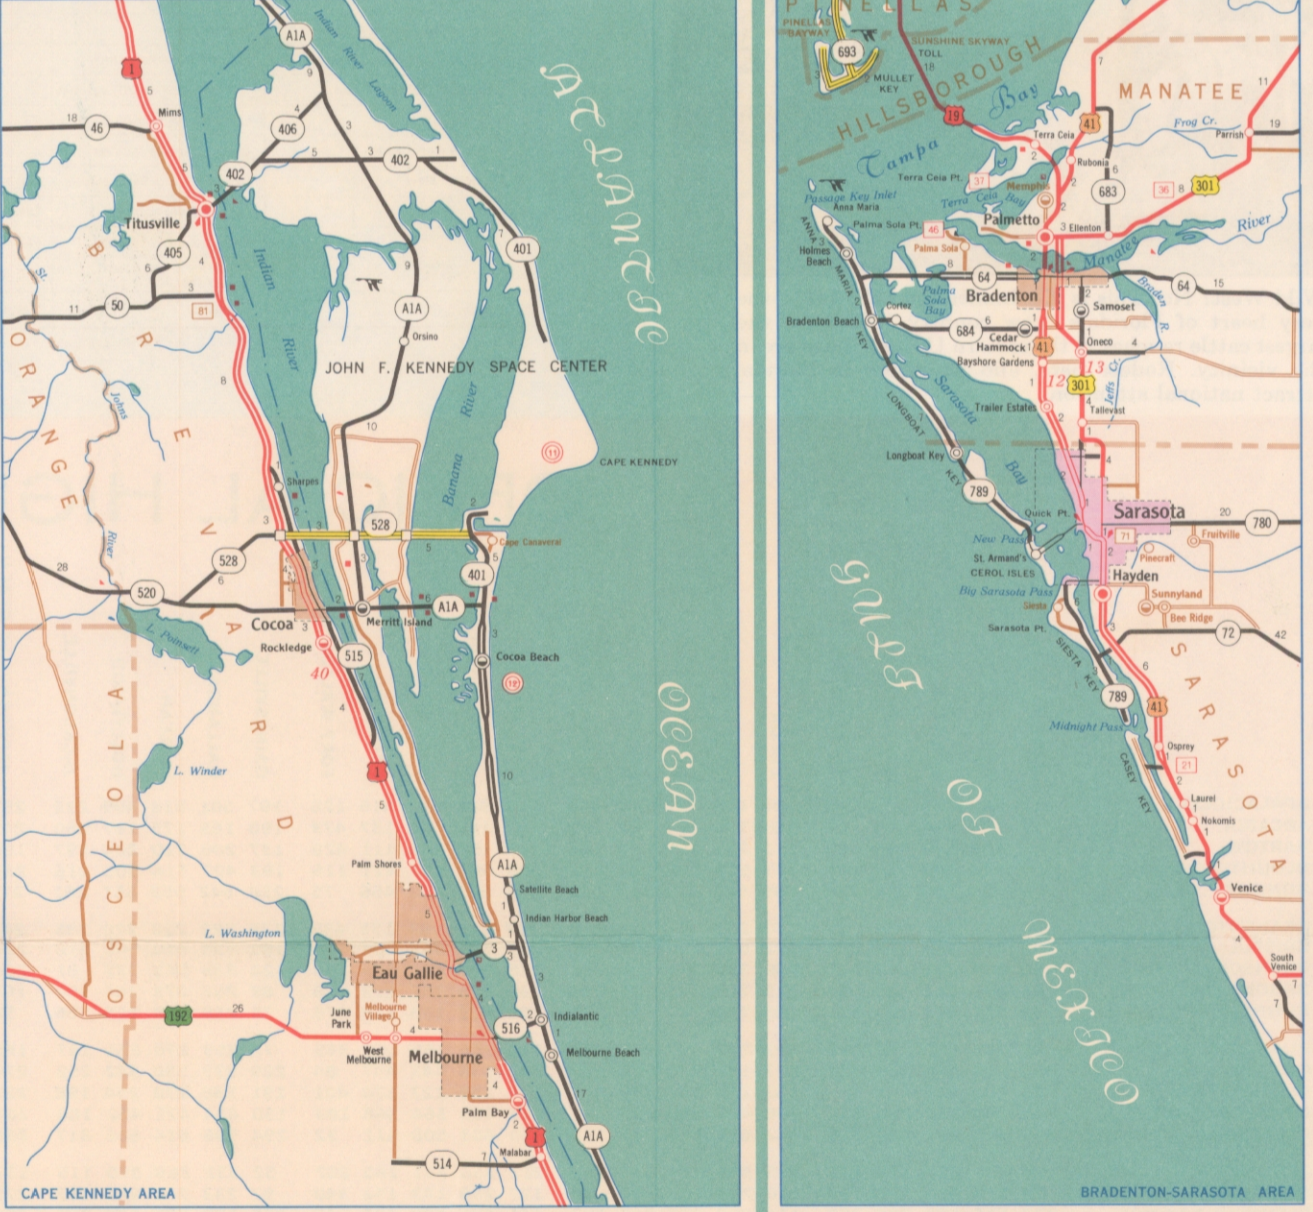

Legend for road types, symbols for military and space installations, and a population density scale.

TURNPIKE FOLLOW THIS SIGN FOR A FAST-SAFE TRIP SUNSHINE STATE PKWY

- MILITARY AND SPACE INSTALLATIONS: Pensacola Naval Air Station, Eglin Air Force Base, Tyndall Air Force Base, etc.

STATEWIDE AMATEUR RADIO MOBILE CALLING AND EMERGENCY FREQUENCY 14.300 KC

INDEX TO COUNTIES, CITIES AND TOWNS WITH POST OFFICES. A detailed grid listing locations across Florida.

TRAFFIC SIGNS AND REGULATIONS. Includes symbols for STOP, SPEED LIMIT, SCHOOL CROSSING, and YIELD.

MAXIMUM SPEED LIMITS - ALL HIGHWAYS. Table showing speed limits for cars, trucks, and all-terrain vehicles on different road types.

FLORIDA SCHOOL BUS LAW. Text describing regulations for school buses, including stopping rules.