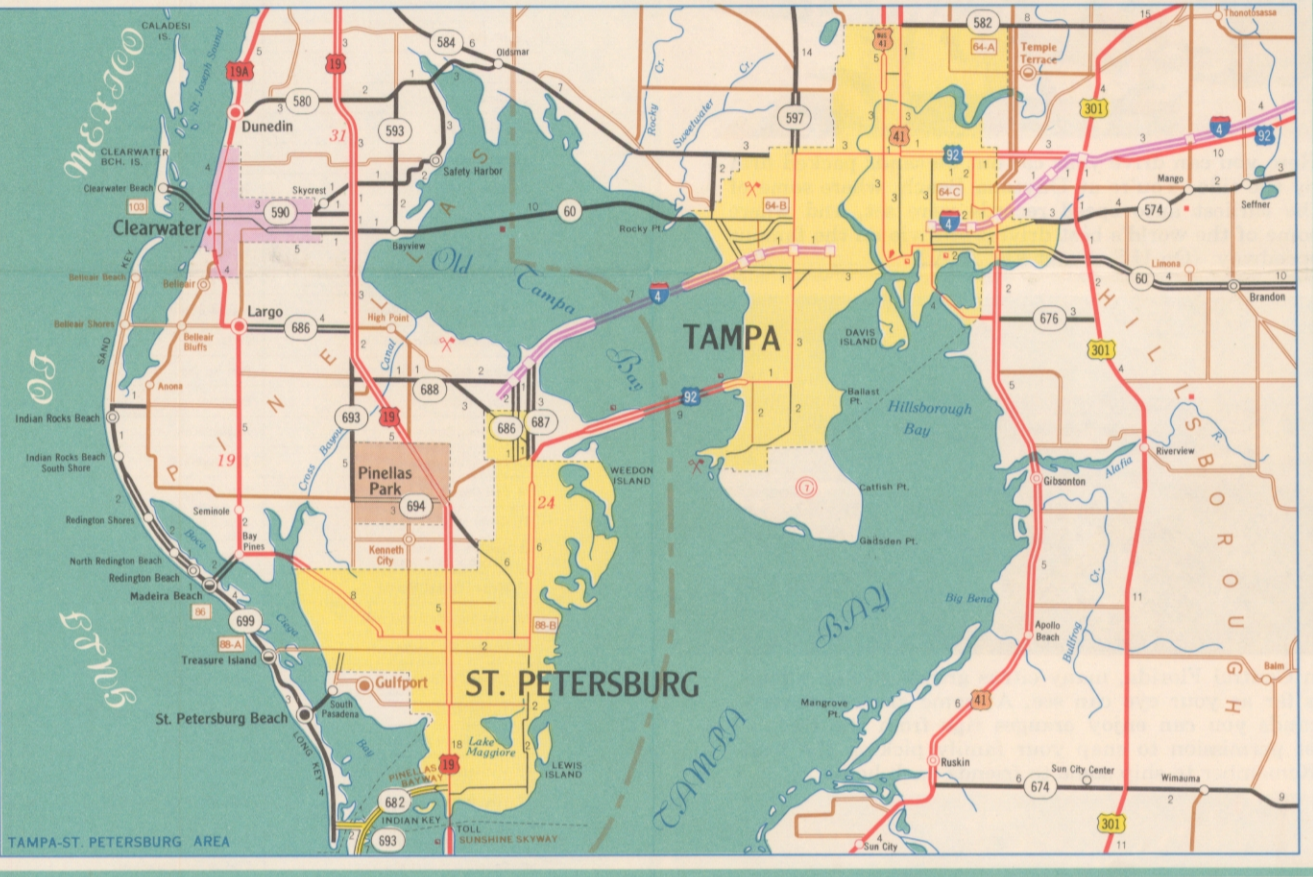

Legend for road types, symbols for military and space installations, and a population density scale.

TURNPIKE FOLLOW THIS SIGN FOR A FAST-SAFE TRIP SUNSHINE STATE PKWY

- MILITARY AND SPACE INSTALLATIONS: Pensacola Naval Air Station, Eglin Air Force Base, Tyndall Air Force Base, etc.

STATEWIDE AMATEUR RADIO MOBILE CALLING AND EMERGENCY FREQUENCY 14.300 KC

INDEX TO COUNTIES, CITIES AND TOWNS WITH POST OFFICES. A detailed grid listing locations across Florida.

TRAFFIC SIGNS AND REGULATIONS. Includes symbols for STOP, SPEED LIMIT, SCHOOL CROSSING, and YIELD.