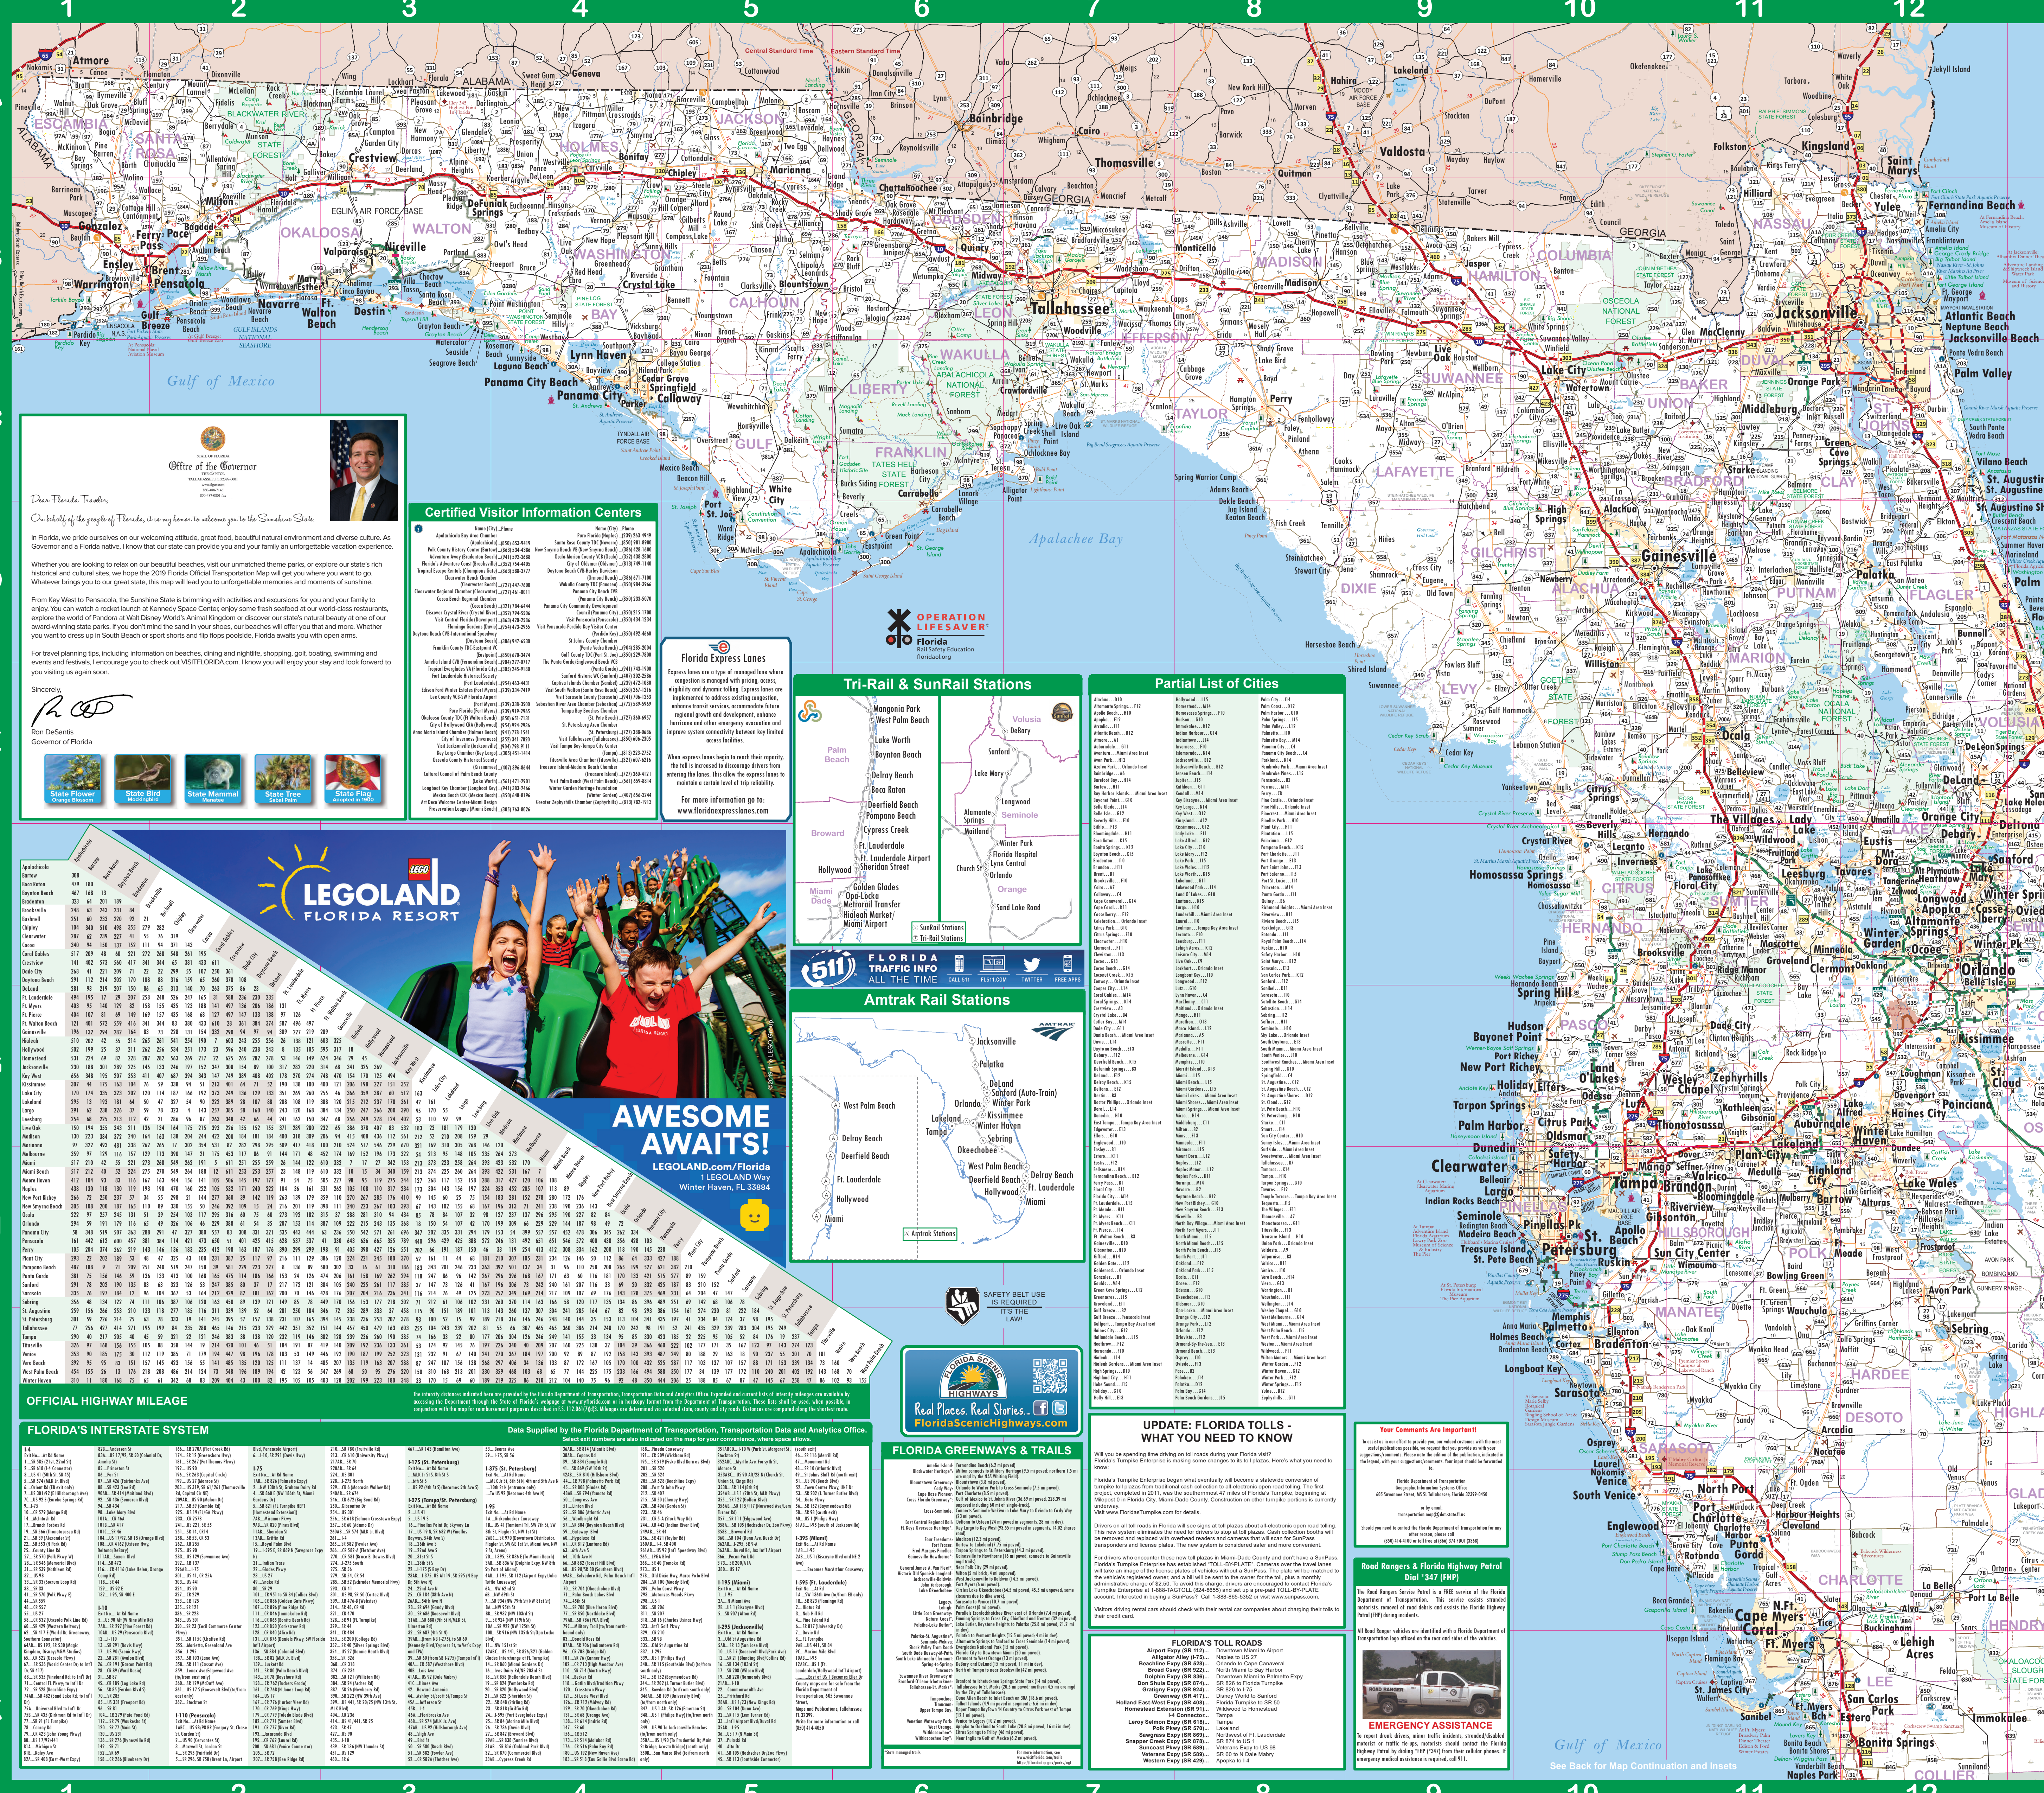

Legend and Symbols section including Road & Street, City & Towns, and various transportation symbols like airports, ferries, and trails.

Scale in Miles (0 to 30) and Kilometers (0 to 30).

Office of the Governor section with Governor Ron DeSantis' photo and text: 'Dear Florida Traveler... It is a privilege to be the Governor of this beautiful state...'.

Certified Visitor Information Centers section listing various centers across the state with their names and addresses.

State Symbols section featuring Florida's State Flower (Orange Blossom), State Bird (Seaside Sparrow), State Mammal (Florida Panther), State Tree (Sabal Palm), and State Plant (Orange Blossom).

Florida Express Lanes section explaining the program and listing participating toll roads and express lanes.

LEGOLAND FLORIDA RESORT section with a large photo of a child and promotional text for the resort.

Amtrak Rail Stations section showing a map of rail stations and listing the names of various stations.

Tri-Rail & SunRail Stations section showing a map of these rail lines and listing the names of stations.