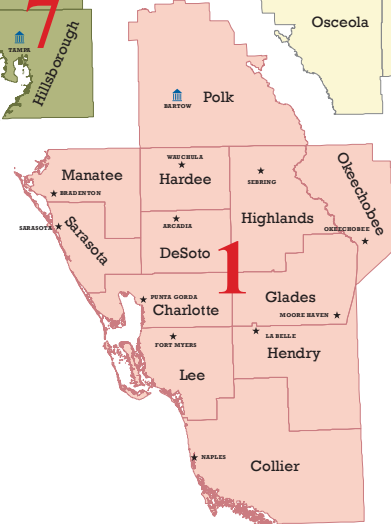

District 3

- 46 Bay
- 47 Calhoun
- 48 Escambia
- 49 Franklin
- 50 Gadsden
- 51 Gulf
- 52 Holmes
- 53 Jackson
- 54 Jefferson
- 55 Leon
- 56 Liberty
- 57 Okaloosa
- 58 Santa Rosa
- 59 Wakulla
- 60 Walton
- 61 Washington

District 2

- 26 Alachua
- 27 Baker
- 28 Bradford
- 29 Clay
- 30 Dixie
- 31 Gilchrist
- 32 Hamilton
- 33 Lafayette
- 34 Levy
- 35 Madison
- 36 Nassau
- 37 Putnam
- 38 Taylor
- 39 Union

FDOT DISTRICTS, HEADQUARTERS & COUNTY SEATS

- Central Office
- District Office
- Florida's Turnpike Enterprise
- County Seat
- District 1
- District 2
- District 3
- District 4
- District 5
- District 6
- District 7

District 7

- 2 Citrus
- 8 Hernando
- 10 Hillsborough
- 14 Pasco
- 15 Pinellas

District 5

- 70 Brevard
- 73 Flagler
- 11 Lake
- 36 Marion
- 75 Orange
- 92 Osceola
- 77 Seminole
- 18 Sumter
- 79 Volusia

District 1

- 1 Charlotte
- 3 Collier
- 4 DeSoto
- 5 Glades
- 6 Hardee
- 7 Hendry
- 9 Highlands
- 12 Lee
- 13 Manatee
- 91 Okeechobee
- 16 Polk
- 17 Sarasota