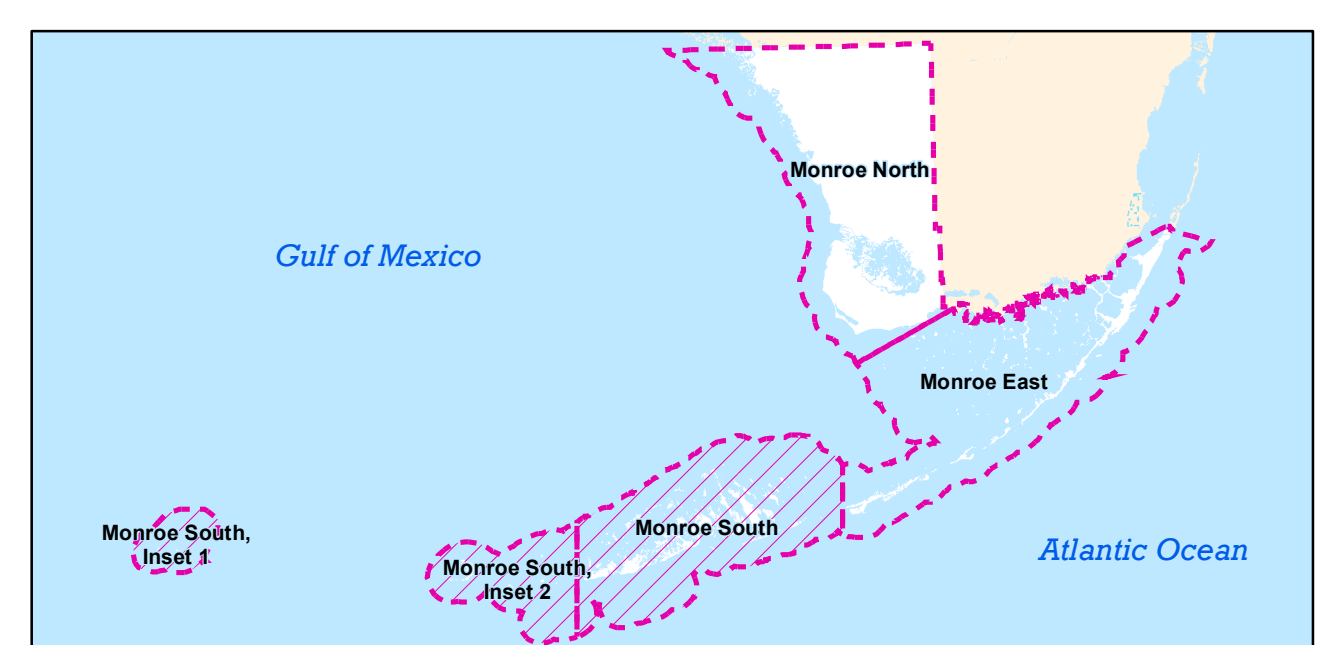

General Highway Map Monroe County South Florida

Prepared by the
Geographic Information Systems Office
State of Florida
Department of Transportation
July 2023

Copyright Florida Department of Transportation 2023